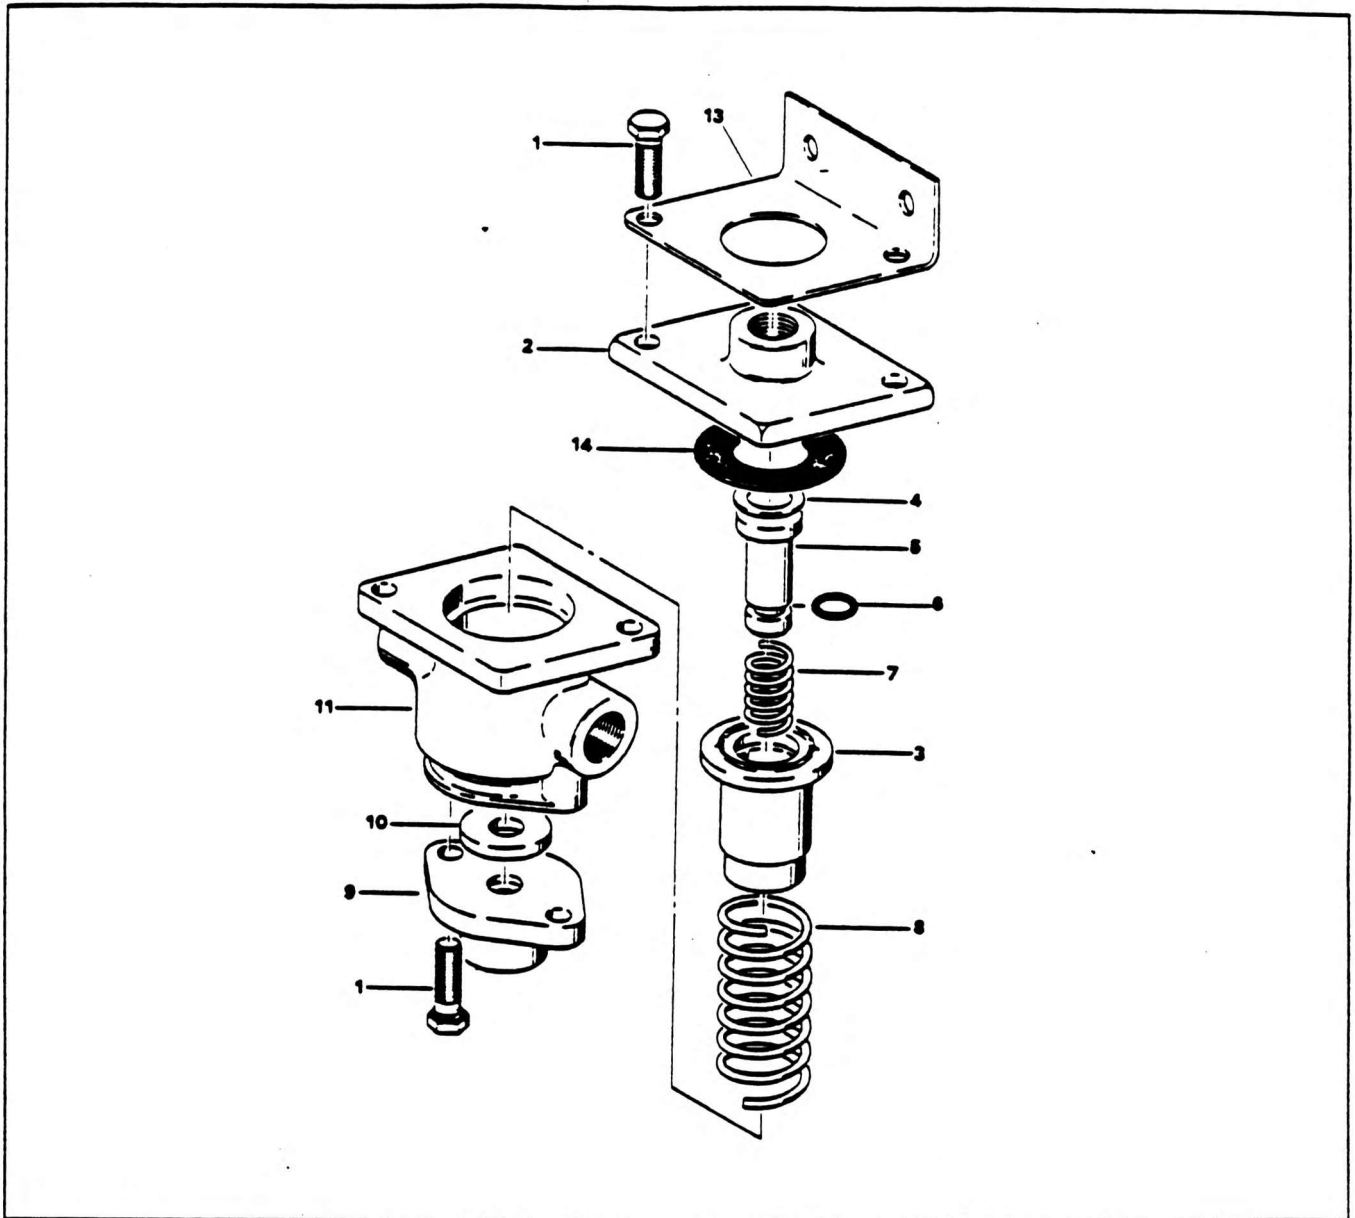

VALVE ASSEMBLY PROTECTION

NO.	PART NO.	QTY.	DESCRIPTION	NO.	PART NO.	QTY.	DESCRIPTION
-	7-926-001988	-	Complete Assembly				
*	8775862	-	Repair Kit				
1	7043203	4	Setscrew				
2	8775955	1	Cover				
3	8775958	1	Sleeve				
4 *	N.S.S.	1	Ring Snap				
5	8775954	1	Plunger				
6 *	7350003	1	'O' Ring				
7 *	N.S.S.	1	Spring (Plunger)				
8 *	N.S.S.	1	Spring (Sleeve)				
9	721064	1	Cap				
10*	N.S.S.	1	Seat				
11	8775959	1	Body				
13	8775956	1	Bracket				
14*	N.S.S.	1	Insert				